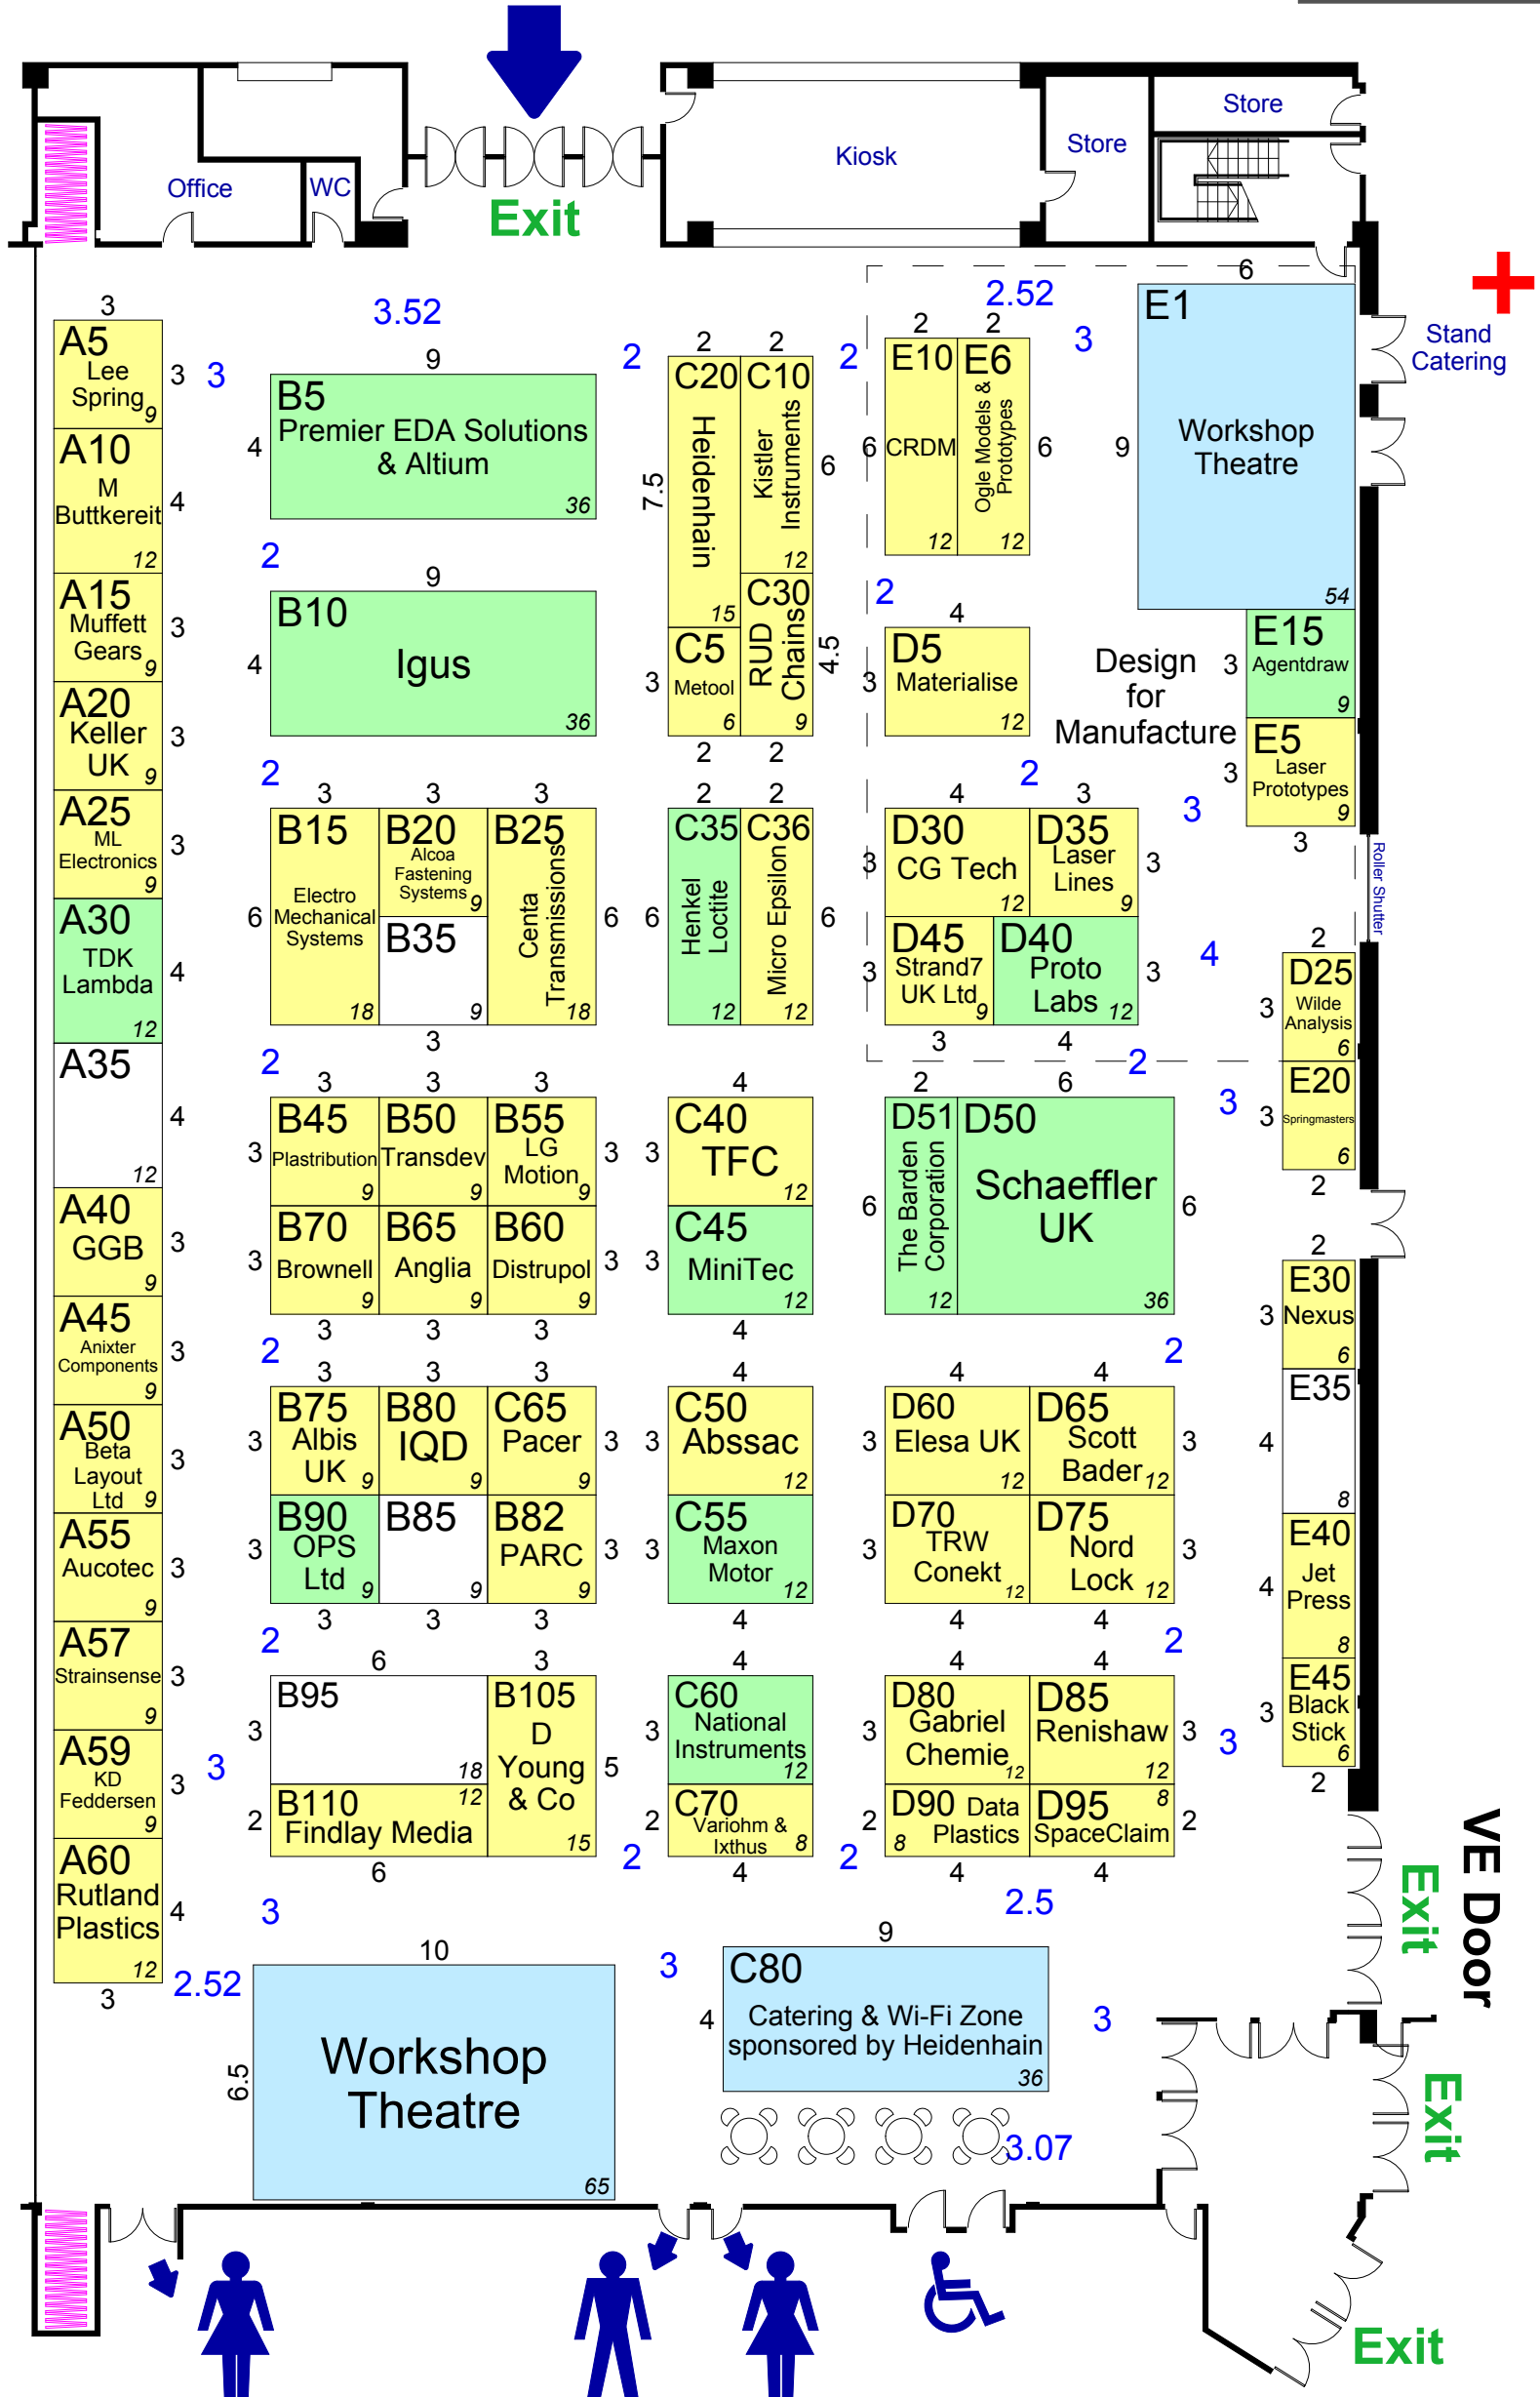

# Engineering design show

10th -11th October 2012 · Jaguar Exhibition Hall · Ricoh Arena · Coventry

## Hall 2

### Hall 2 Entrance

Key:

Shell Scheme

Space Only